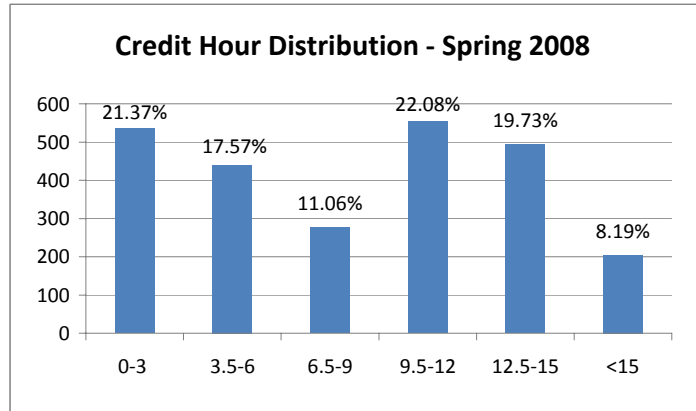

Credit Hour Distribution Report Spring 2008	
Credit Hours	Student Count (Unduplicated)
0-3	535
3.5-6	440
6.5-9	277
9.5-12	553
12.5-15	494
<15	205
Total	<u>2504</u>

Credit Hour Distribution Report Fall 2007	
Credit Hours	Student Count (Unduplicated)
0-3	906
3.5-6	568
6.5-9	377
9.5-12	521
12.5-15	497
<15	129
Total	<u>2998</u>