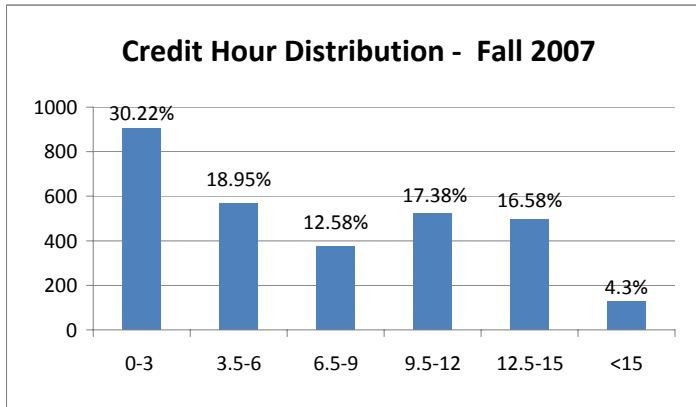

Credit Hour Distribution Report Spring 2008	
Credit Hours	Student Count (Unduplicated)
0-3	535
3.5-6	440
6.5-9	277
9.5-12	553
12.5-15	494
<15	205
Total	<u>2504</u>

Credit Hour Distribution Report Fall 2007	
Credit Hours	Student Count (Unduplicated)
0-3	906
3.5-6	568
6.5-9	377
9.5-12	521
12.5-15	497
<15	129
Total	<u>2998</u>